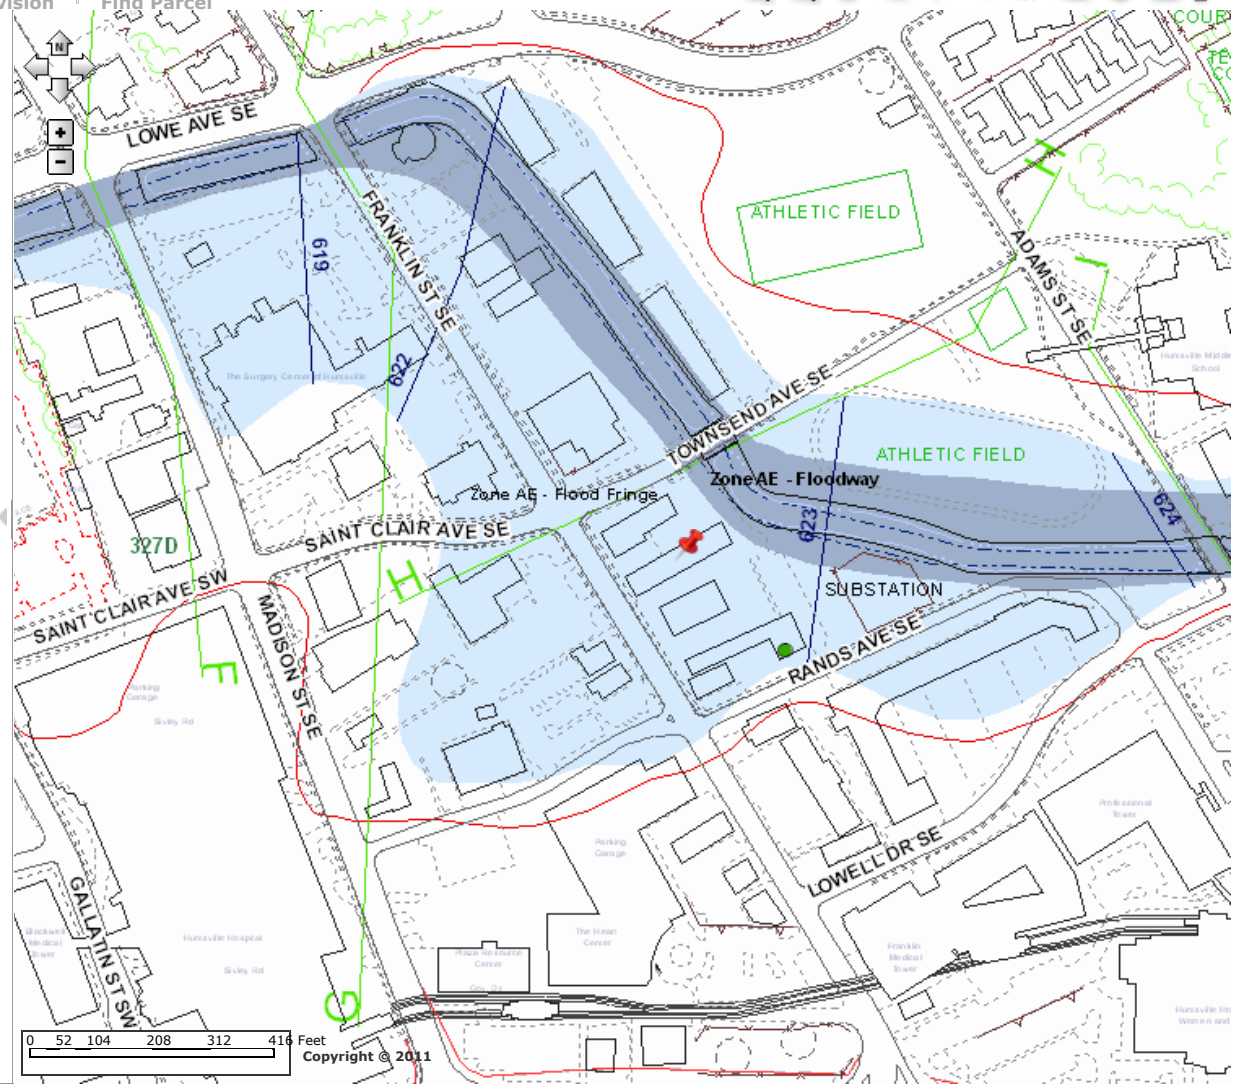

Print | Find Address | Find Section | Find Zoning Map | Find Subdivision | Find Parcel

Results

annex_eff_date	
annex_ord_num	
SubdivisionID	
Subd_Name	
Parcel_PPIN	21860
street	FRANKLIN
street_suf	ST
address_full	803 FRANKLIN ST SE
Unit Number	

Map Contents

- Parcels from Madison County Tax Assessor's Office
- Police Stations

Copyright © 2011