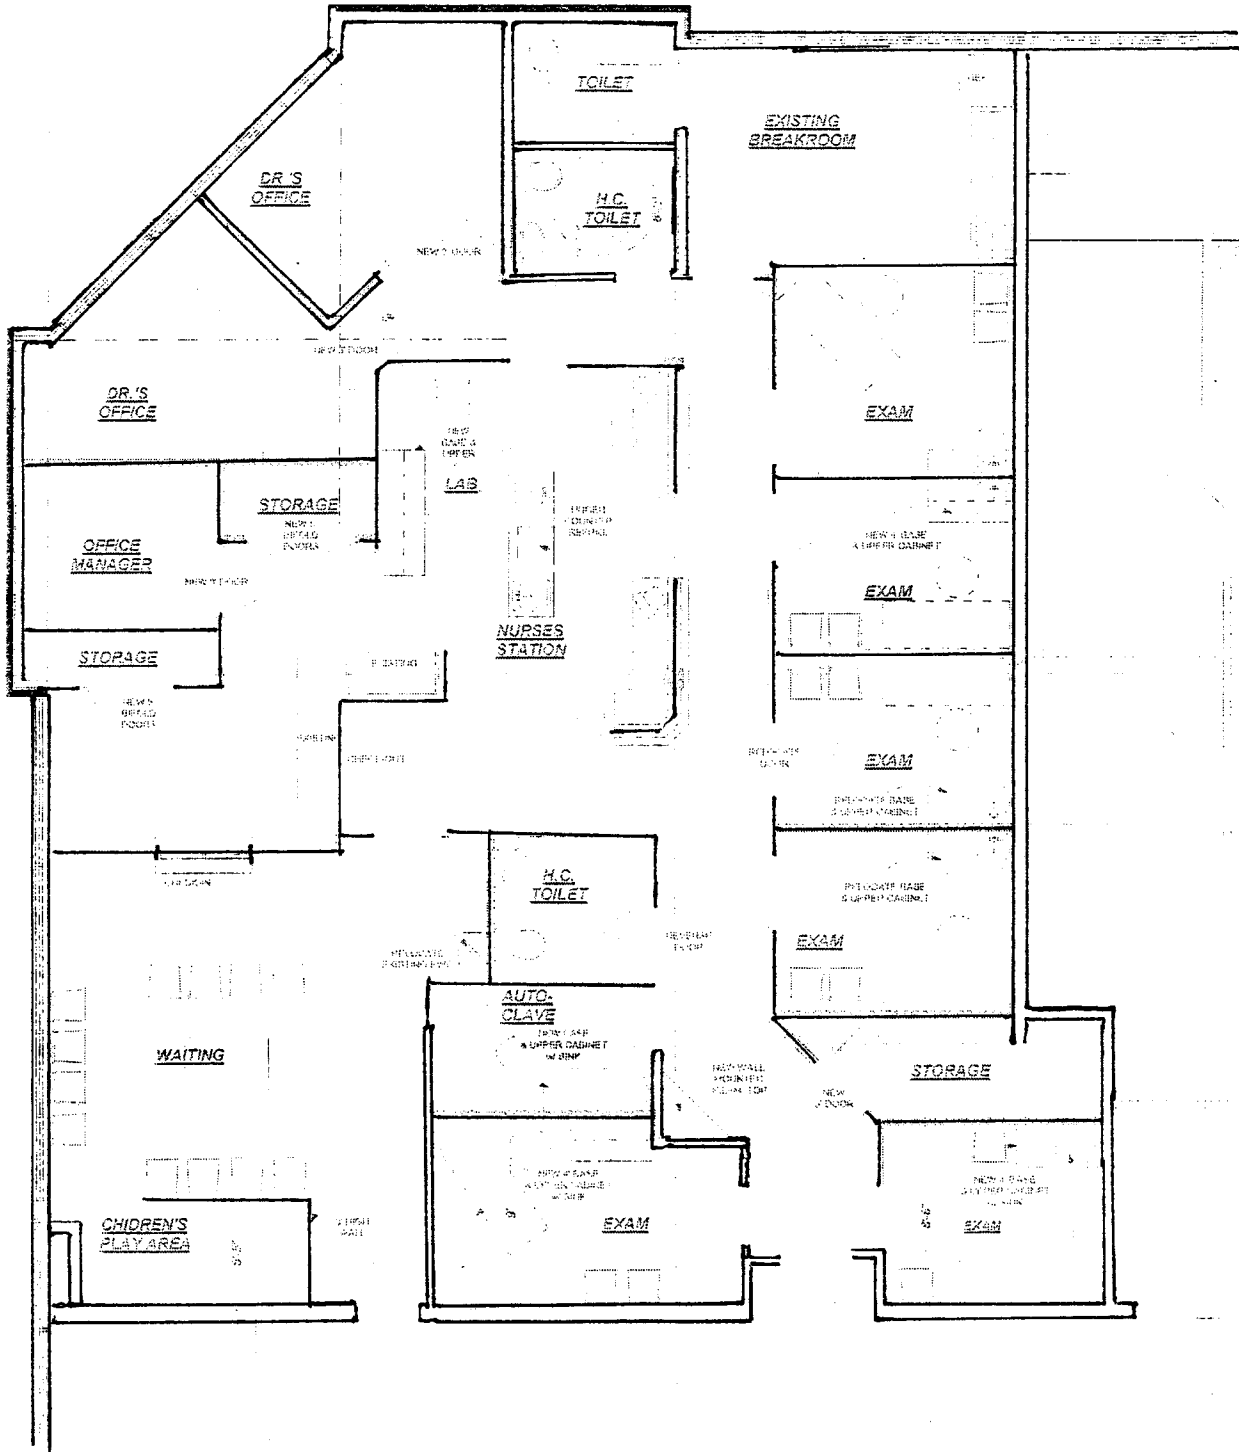

Crestwood Prof. Center
Suite 245 3,097 SF

FLOOR PLAN
SCALE: 1/4" = 1'-0"